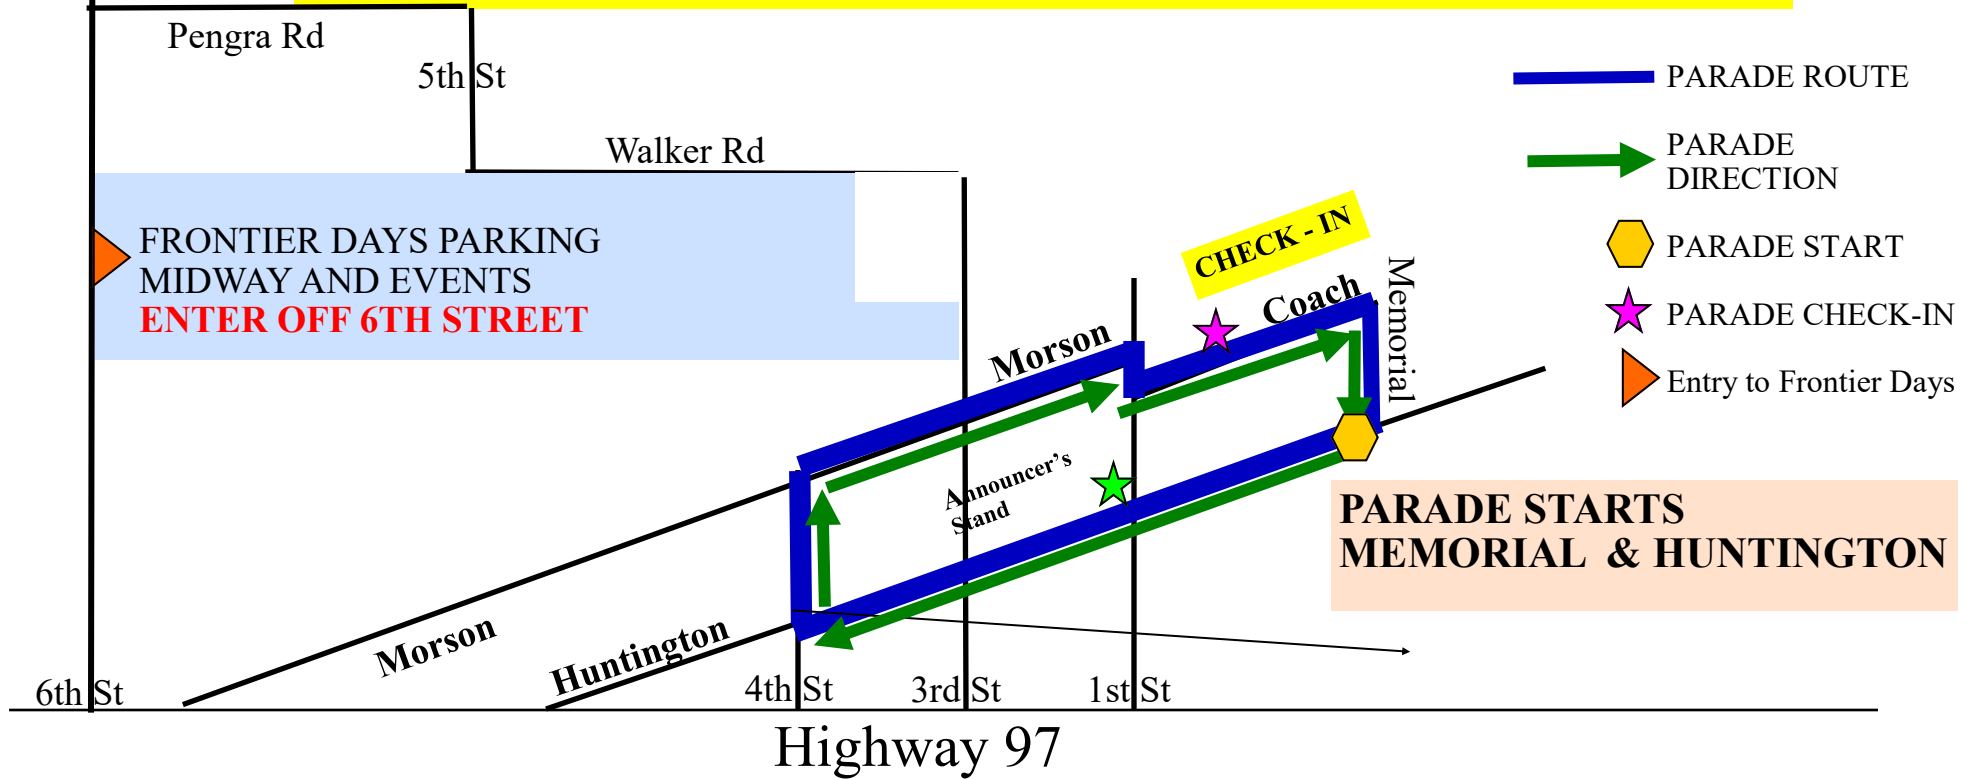

FRONTIER DAYS 2021 Parade Route

PARADE START CHANGED BACK TO MEMORIAL & HUNTINGTON

Everyone **MUST CHECK-IN** before parade * Your line up space will be by numbered locations.

Due to new construction elements on Morson Street the

PARADE START IS CHANGED TO OLD LOCATION AT MEMORIAL & HUNTINGTON

Enter from 1ST AND COACH * CHECK IN IN FRONT OF THE ELEMENTARY SCHOOL

SPECTATORS CAN PARK AT FRONTIER DAYS PARKING LOT OFF 6TH ST

Just a few blocks to the Parade route!