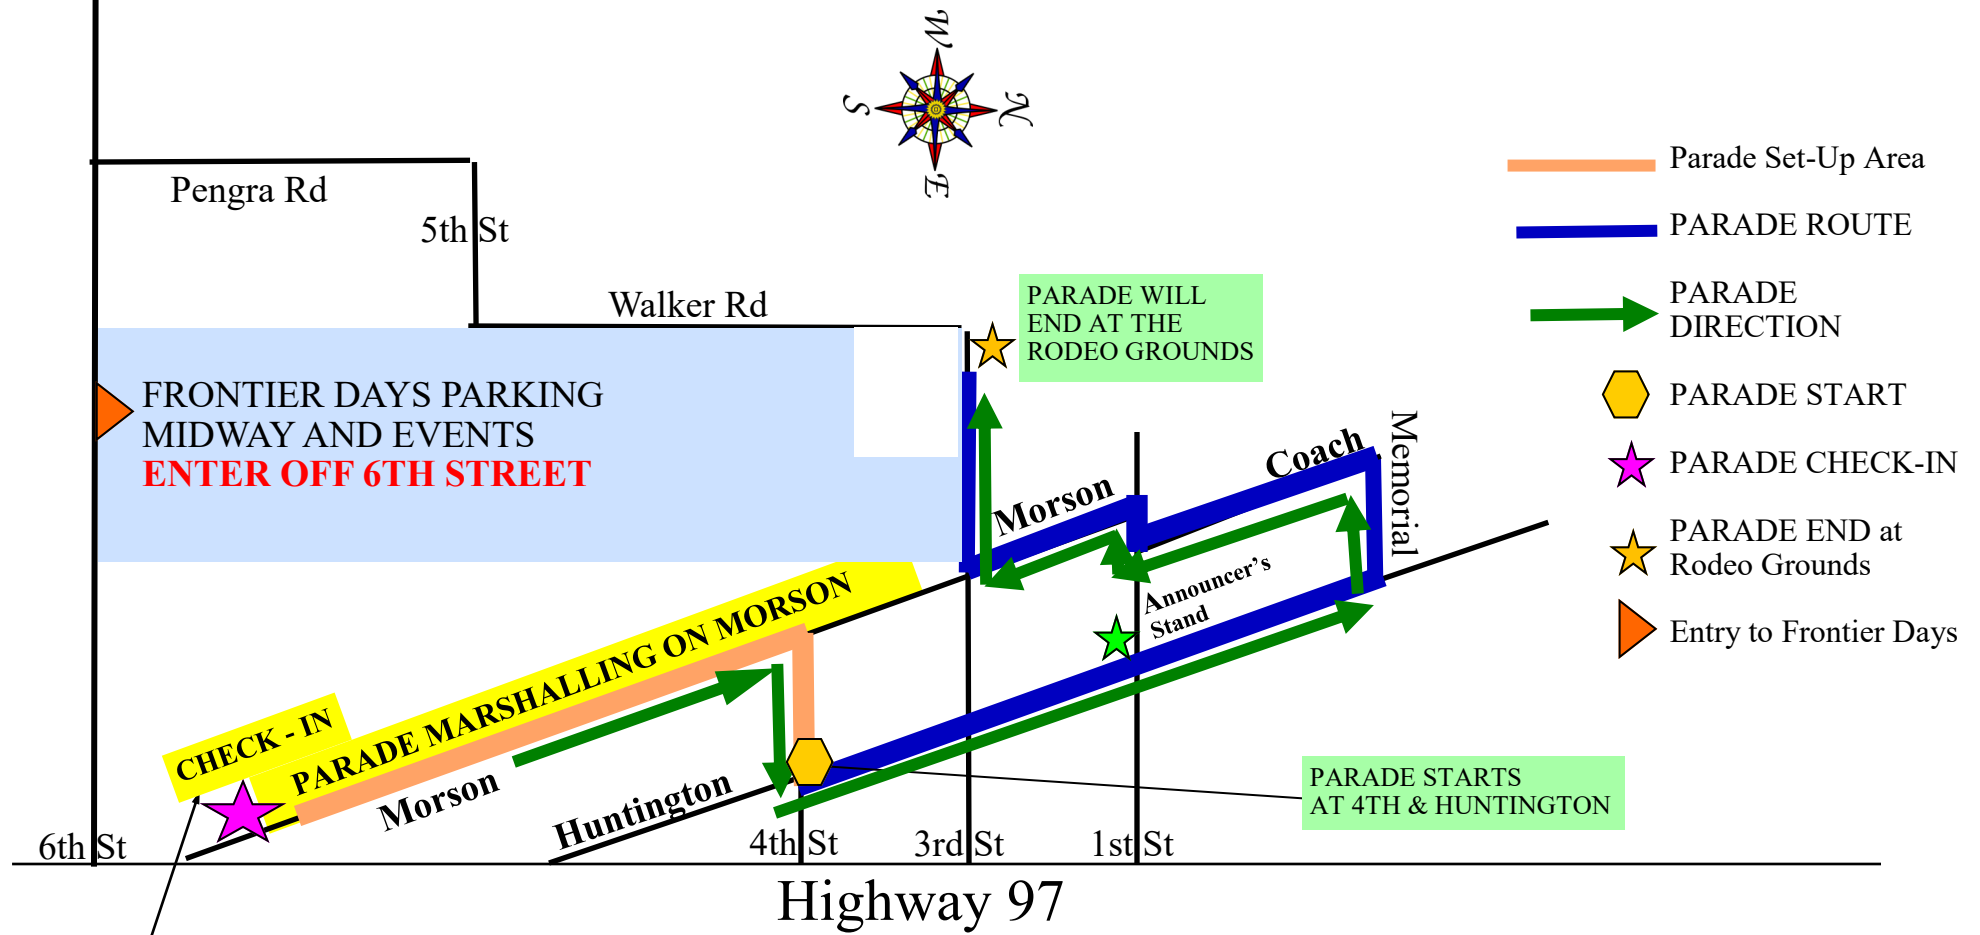

FRONTIER DAYS 2019 Parade Route

★ Everyone **MUST CHECK-IN** before parade * Your line up space will be by numbered locations. Enter from **HIGHWAY 97 AT MORSON ST.** * There will be some limited parking on Morson St. for Parade participants. There will also be parking for parade participants available in the Rodeo grounds parking area. **Horse Trailers PLEASE** park in the Rodeo parking area and come up 3rd St. to the Parade Marshalling / Check-in area.

ALL PARADE PARKING MUST BE GONE FROM THE RODEO GROUNDS BY 1PM

SPECTATORS CAN PARK AT THE NEW FRONTIER DAYS PARKING LOT

Please email questions to info@lapinefrontierdays.org or call 541-536-7821